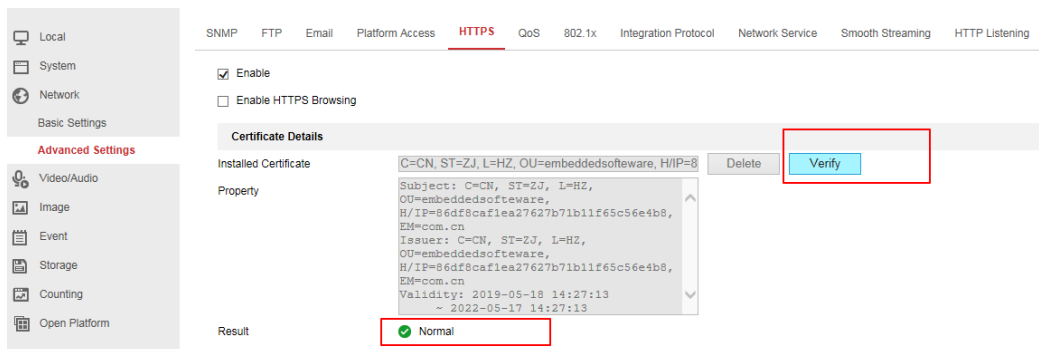

If the Human and Vehicle are both selected, human and vehicle target will trigger alarm.

4. Intrusion detection is disabled by default.

Limitation: Restore is required if you want to replace the concave quadrangle (detection area).

- Support ONVIF1812 and profile T.
- Support enable SSH on web and it is disabled by default.

- **Alarm output delay time can be set to 1s.**
- **Support verify the installed Certificate of https and it will display the verification result of certificate.**