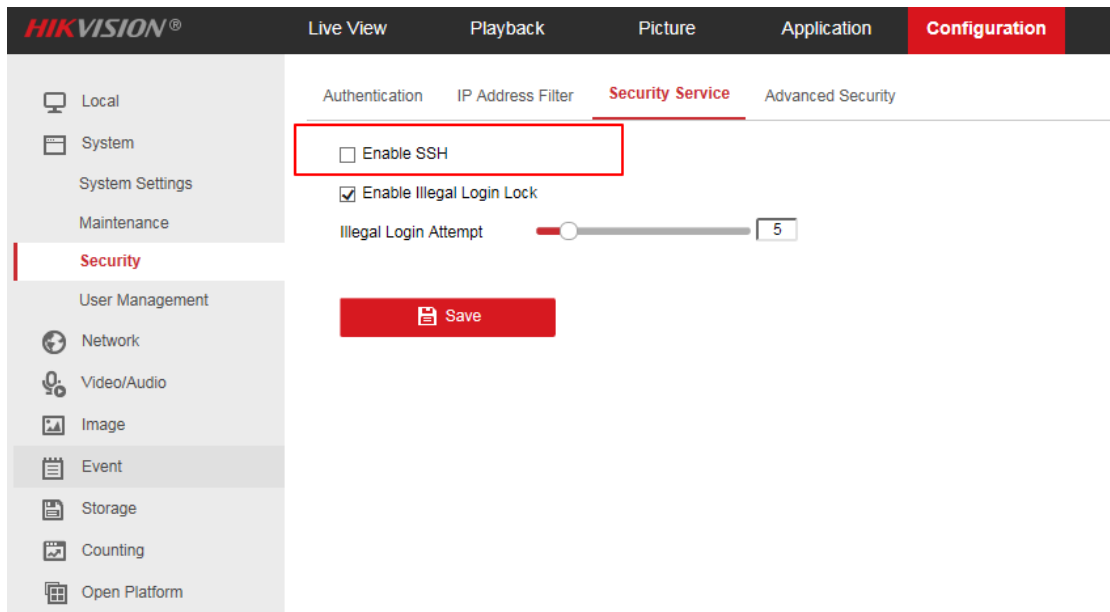

- **Alarm output delay time can be set to 1s.**
- **Support verify the installed Certificate of https and it will display the verification result of certificate.**