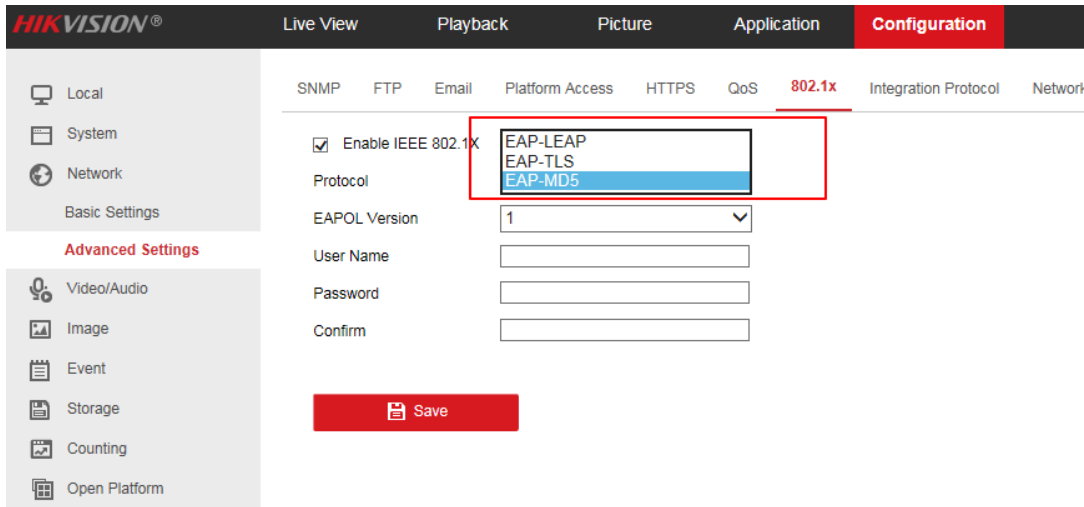

- **The authentication protocol of 802.1X includes EAP-MD5, EAP-TLS, EAP-LEAP.**

- **It supports reset the password via E-mail. The illegal login attempt includes the times of password recovery.**