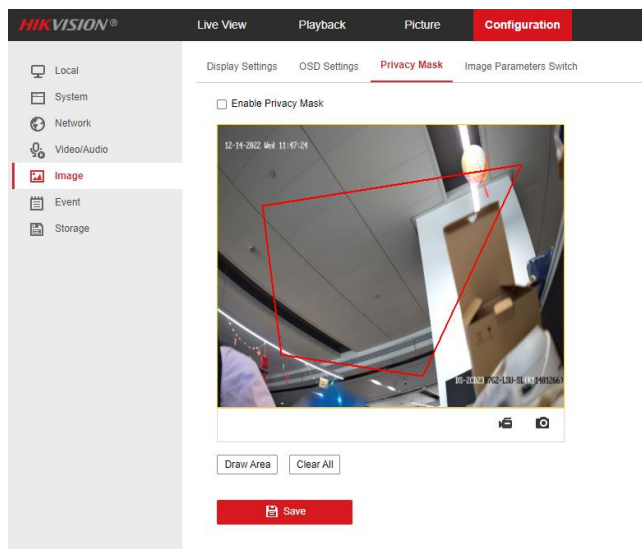

Network Camera-V5.7.12 Release Note-G5 (2022-12-01)

Firmware Basic Information

Firmware version:

V5.7.12 build221201

New Features

1. New products: 2xx8 series dual-light products.
2. Privacy Mask: area drawing supports 4-sided (convex quadrilateral).