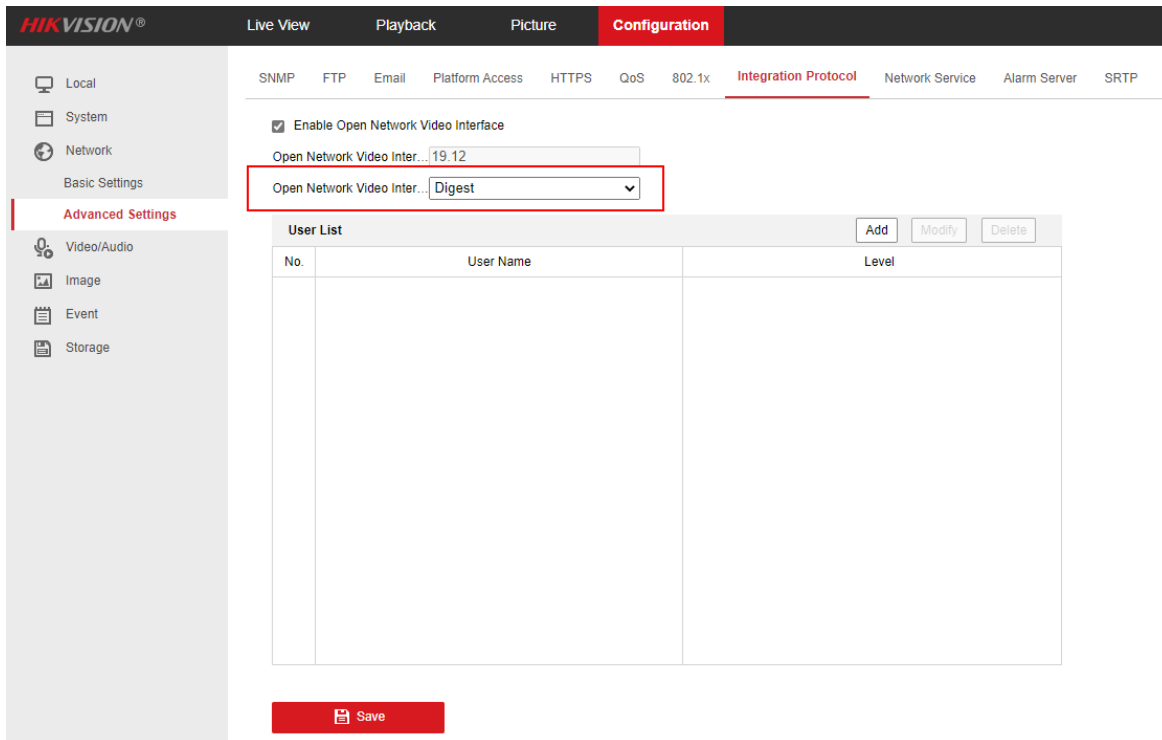

Modify Function

1. Solve the Onvif anti-replay problem, the default is Digest, if the third-party platform does not support Digest will have access problems.