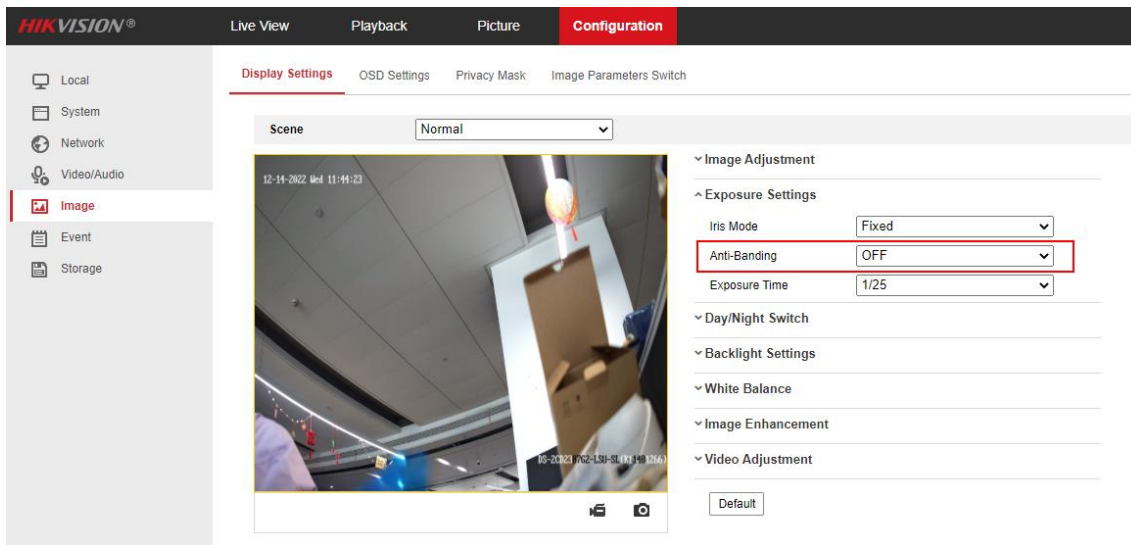

4. Fixed-aperture products support Anti-Banding. Located in the exposure page, the default off.

After opening, there is a risk of overexposure.