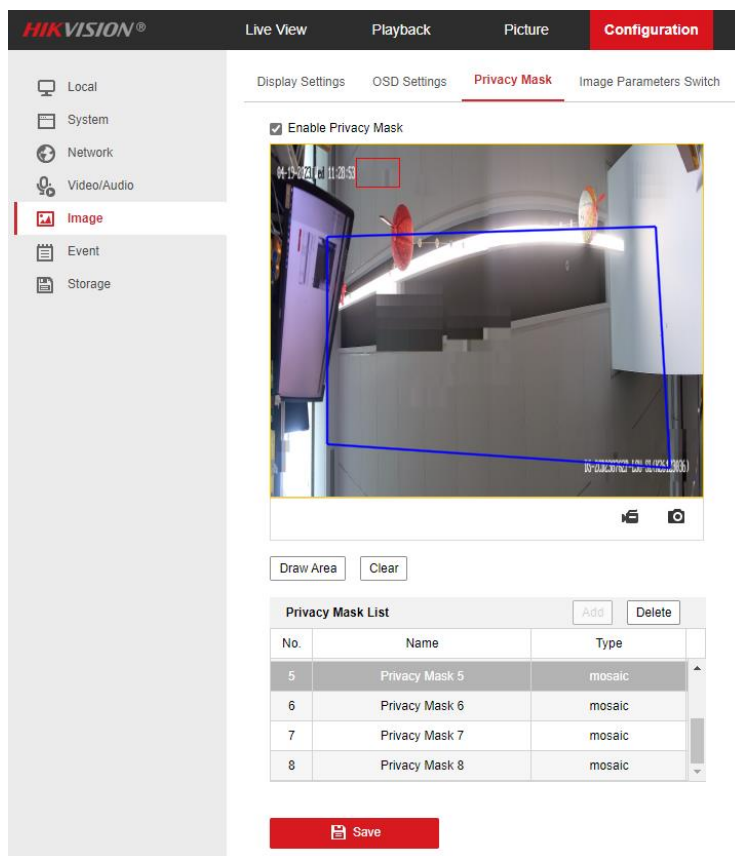

Network Camera-V5.7.11 Release Note-G5 (2023-04-06)

Firmware Basic Information

Firmware version:

V5.7.11 build230406

New Features

1. Support Privacy Mask: mosaic type video masking, support up to 8 rectangular areas.

Modify Function

1. Fix the probabilistic asynchrony problem of two lens at slow shutter.