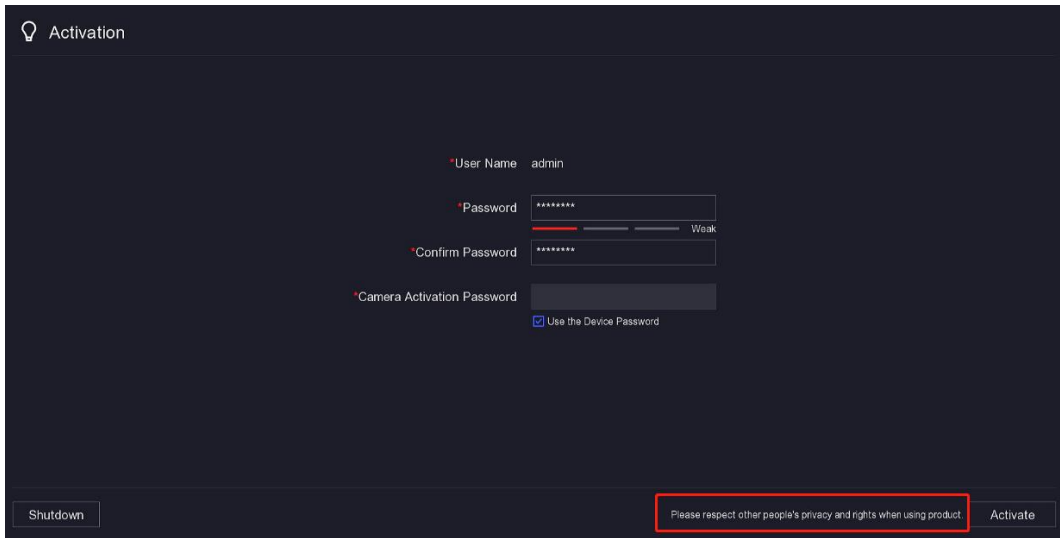

xii. 【Support live view/playback in 6 divisions】

Support live view/playback in 6 divisions in local EUI.