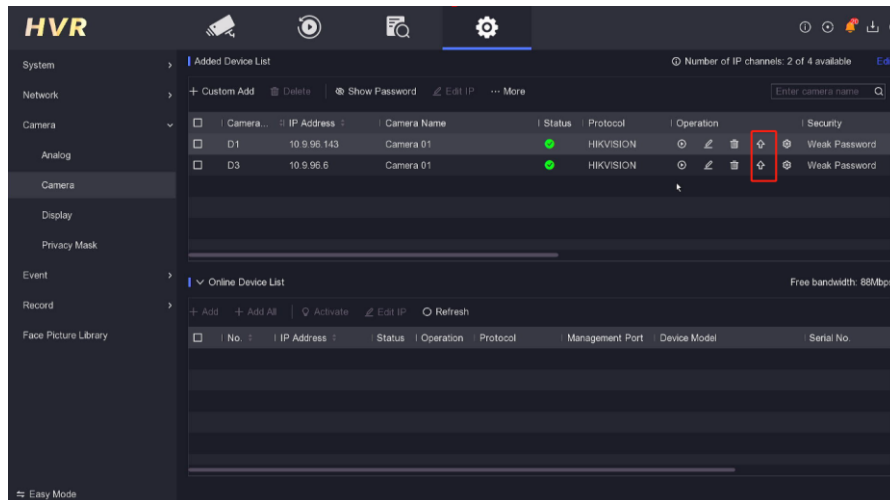

ix. 【Support upgrade the firmware of IPC connected to DVR】

Support upgrade the firmware of IPC connected to DVR on local EUI.

x. 【Optimize default configuration】

When the device is simply restored, factory defaulted, and restored to inactive, the language, time format, and time zone will not be restored to default.

xi. 【New prompt added】

Add a new prompt when logging in or activating the device in local EUI.