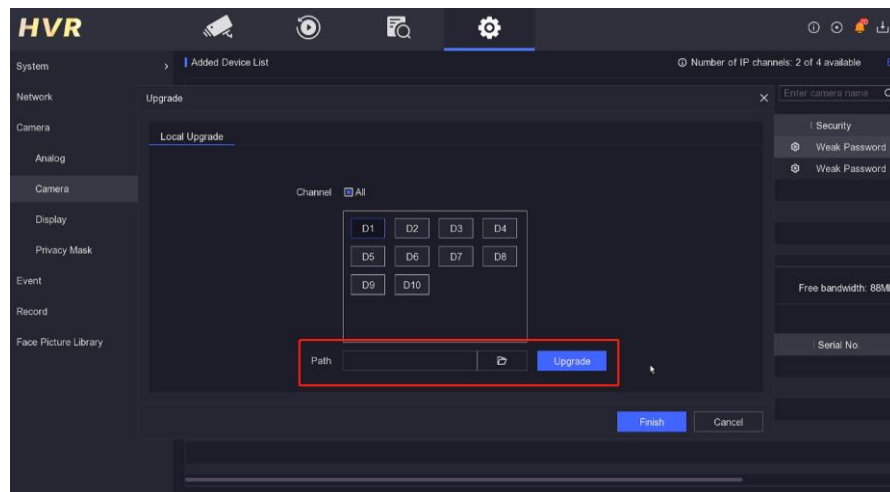

ix. 【Support upgrade the firmware of IPC connected to DVR】

Support upgrade the firmware of IPC connected to DVR on local EUI.

x. 【Optimize default configuration】

When the device is simply restored, factory defaulted, and restored to inactive, the language, time format, and time zone will not be restored to default.

xi. 【New prompt added】

Add a new prompt when logging in or activating the device in local EUI.