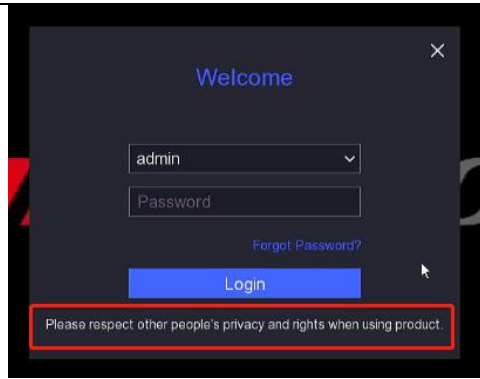

xii. 【Support live view/playback in 6 divisions】

Support live view/playback in 6 divisions in local EUI.