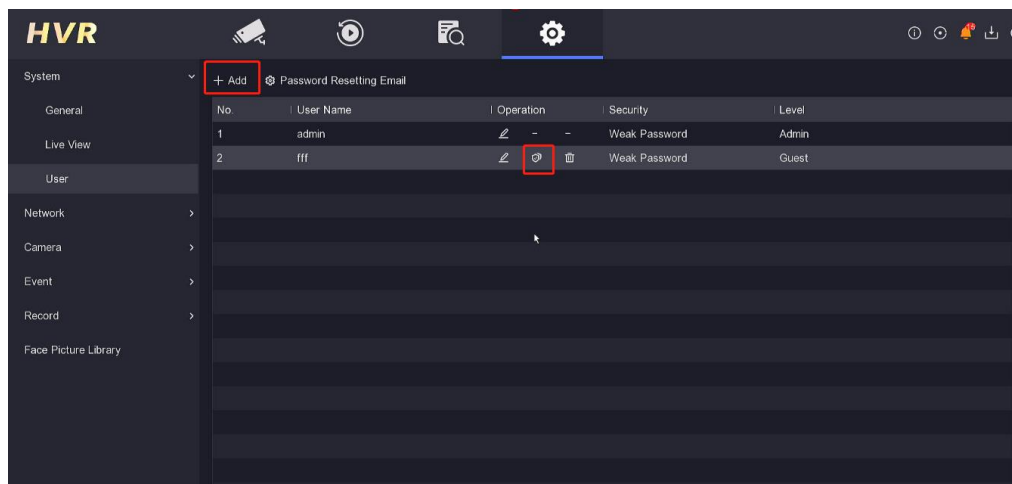

HUHI series DVRs support cloud storage for 2 channels. HTHI series DVRs support cloud storage for 2 channels.

Only analog channels are supported;

- (2) The maximum resolution that support for cloud storage is 8MP (the HQ series support to the maximum resolution of the analog channel). I frame interval only supports one I frame per second, and the configuration is not supported if it exceeds the limit

For HQHI series devices, the maximum bit rate that support for cloud storage is 1.5 Mbps; And for HUHI/HTHI series devices, the maximum bit rate that support for cloud storage is 4 Mbps;

- (3) Users can select HD or SD video stream uploaded to cloud storage through HPP
- (4) When an alarm occurs, it supports uploading videos to cloud storage in HD and SD;
- (5) After cloud storage is enabled, the maximum number of simultaneous playback supported in local EUI will be reduced by one by default.

vi. 【Support 4K output】

7116HQHI, 7216HQHI, 7232HQHI series devices support 4K video output through HDMI signal.

vii. 【Remove the mutual exclusion between 2K/4K output and smart functions】

When 2K/4K output is enabled, smart functions can be enabled for K20A8 and K20A9 platforms devices that support 2K/4K output.

viii. 【Support adding users and configuring user permissions】

Support adding users and configuring user permissions on local EUI.