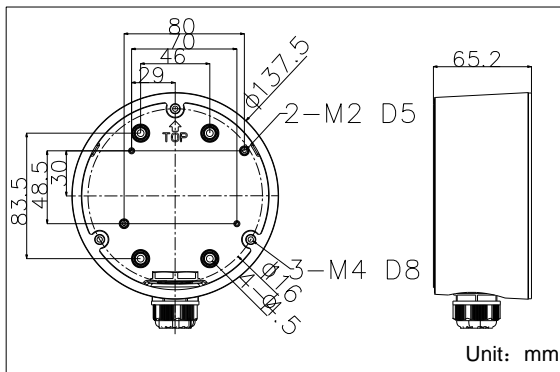

DS-1280ZJ-DM20

Junction Box for Dome Camera

Features:

- Aluminum alloy material with surface spray treatment
- Waterproof design

Dimension:

Order Model:

DS-1280ZJ-DM20

Parameter:

Model	DS-1280ZJ-DM20
Parameters	Junction box for Dome Camera
Appearance	Hikvision White
Material	Aluminum Alloy
Dimension	Φ 137.5 X 65.2mm
Weight	310g

Notice:

- The bracket should be installed on flat wall
- Waterproof rubber is necessary for outdoor application
- The wall must be capable of supporting over 3 times as much as the total weight of the camera and the mount.
- The maximum load capacity of the bracket is 4.5KG

Note: The actual bracket may vary from the picture above.