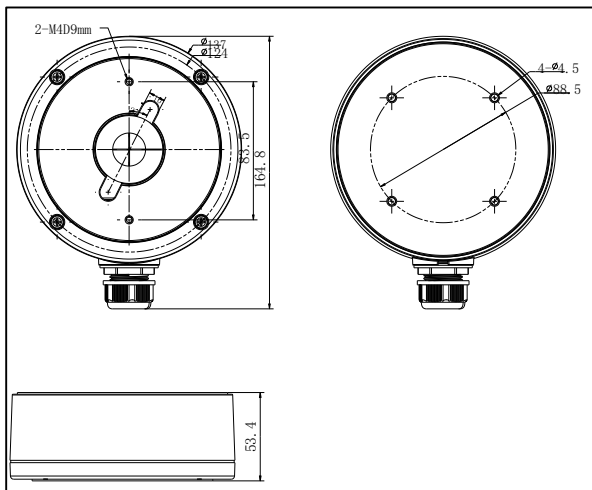

DS-1280ZJ-DM22

Junction Box for Dome Camera

Features:

- Aluminum alloy material with surface spray treatment
- Waterproof design

Dimension:

Order Model:

DS-1280ZJ-DM22

Parameter:

Model	DS-1280ZJ-DM22
Parameters	Junction Box for Dome Camera
Appearance	Hikvision White
Material	Aluminum Alloy
Dimension	Φ 137×164.8×53.4mm
Weight	520g

Notice:

- The bracket should be installed on flat wall
- Waterproof rubber is necessary for outdoor application
- The wall must be capable of supporting over 3 times as much as the total weight of the camera and the mount.
- The maximum load capacity of the bracket is 4.5KG

Note: The actual dome camera may vary from the picture above.