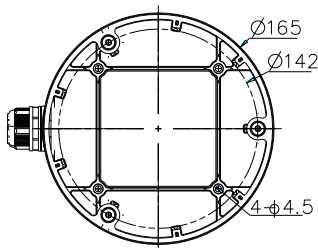

## DS-1280ZJ-DM26

Junction Box for  
Dome Camera

### Dimension:

### Parameter:

Model	DS-1280ZJ-DM26
Parameters	Junction Box for Dome Camera
Appearance	Hikvision White
Material	Aluminum Alloy
Dimension	Φ 165×65mm
Weight	466g