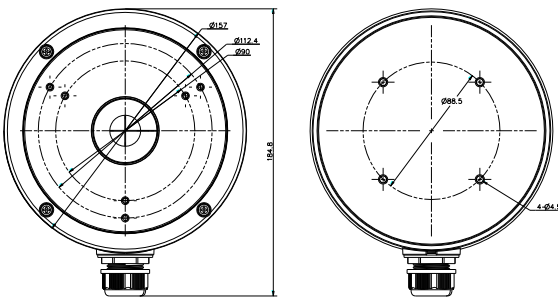

DS-1280ZJ-M

Junction Box for
Dome Camera

Features:

- Aluminum alloy material with surface spray treatment
- Waterproof design

Dimension:

Order Model:

DS-1280ZJ-M

Parameter:

Model	DS-1280ZJ-M
Parameters	Junction Box for Dome Camera
Appearance	Hikvision White
Material	Aluminum Alloy
Dimension	Φ 157×185×51.5mm
Weight	621g

Notice:

- The bracket should be installed on flat wall
- Waterproof rubber is necessary for outdoor application
- The wall must be capable of supporting over 3 times as much as the total weight of the camera and the mount.
- The maximum load capacity of the bracket is 4.5KG

Note: The actual dome camera may vary from the picture above.