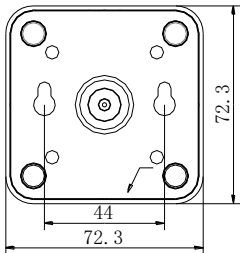

DS-1291ZJ-BL

Desktop/Pendant Mount for Covert Camera

Features:

- Adopt universal regulating mechanism, easy to adjust
- Support desktop mounting and pendant mounting

Dimension:

Order Model:

DS-1291ZJ-BL

Parameter:

Model	DS-1291ZJ-BL
Parameters	Desktop/Pendant Mount for Covert Camera
Appearance	Black
Material	Plastic
Dimension	87x73x73mm
Weight	70.5g

Note: The actual dome camera may vary from the picture above.