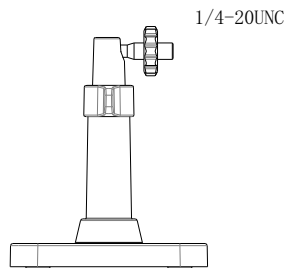

DS-1291ZJ-BL

Desktop/Pendant Mount for Covert Camera

Features:

- Adopt universal regulating mechanism, easy to adjust
- Support desktop mounting and pendant mounting

Dimension:

Order Model:

DS-1291ZJ-BL

Parameter:

Model	DS-1291ZJ-BL
Parameters	Desktop/Pendant Mount for Covert Camera
Appearance	Black
Material	Plastic
Dimension	87x73x73mm
Weight	70.5g

Note: The actual dome camera may vary from the picture above.