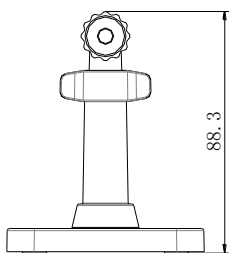

DS-1291ZJ-BL

Desktop/Pendant Mount for Covert Camera

Features:

- Adopt universal regulating mechanism, easy to adjust
- Support desktop mounting and pendant mounting

Dimension:

Order Model:

DS-1291ZJ-BL

Parameter:

Model	DS-1291ZJ-BL
Parameters	Desktop/Pendant Mount for Covert Camera
Appearance	Black
Material	Plastic
Dimension	87x73x73mm
Weight	70.5g

Note: The actual dome camera may vary from the picture above.