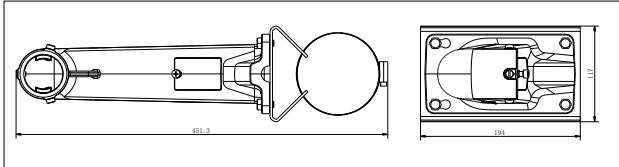

DS-1602ZJ-pole

Vertical Pole Mount Bracket

Dimension:

Order model:

DS-1602ZJ-pole

Parameters:

Model	DS-1602ZJ-pole
Parameter	Vertical Pole Mount Bracket
Color	Hikvision white
Feature	Suitable for speed dome pendent mounting
Material	Aluminum & Steel
Dimension	117×194×451.3mm
Weight	2040g

Notice:

- The bracket should be installed on plat wall
- The bracket is suitable for vertical pole mount of 67-127 mm diameter
- Load capacity of pole should be more than 3 times the weight of camera and bracket
Load capacity of clamp is 30KG