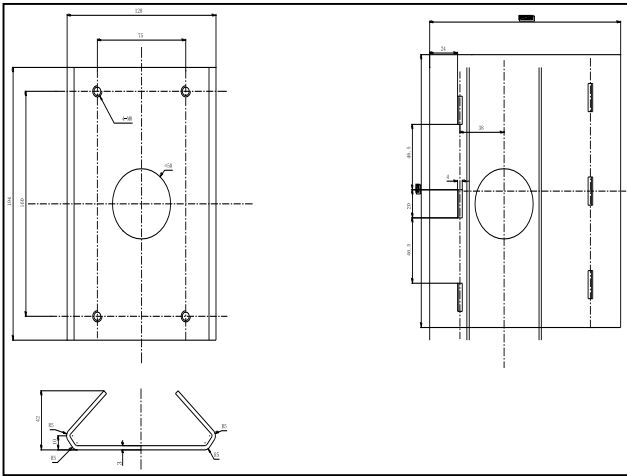

DS-1602ZJ-pole

Vertical Pole Mount Bracket

Dimension:

Order model:

DS-1602ZJ-pole

Parameters:

Model	DS-1602ZJ-pole
Parameter	Vertical Pole Mount Bracket
Color	Hikvision white
Feature	Suitable for speed dome pendent mounting
Material	Aluminum & Steel
Dimension	117×194×451.3mm
Weight	2040g

Notice:

- The bracket should be installed on plat wall
- The bracket is suitable for vertical pole mount of 67-127 mm diameter
- Load capacity of pole should be more than 3 times the weight of camera and bracket
Load capacity of clamp is 30KG

Note: The actual bracket may vary from the picture above.