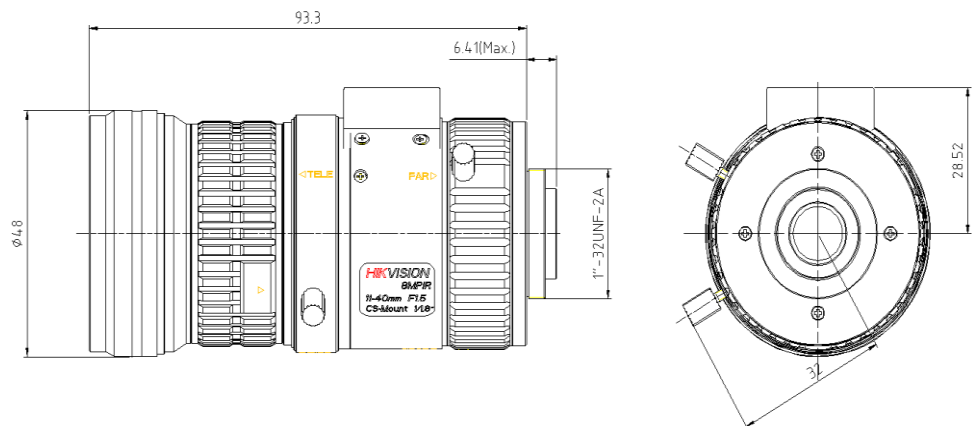

# CCTV LENS SPEC

Model NO.	HV1140D-8MPIR		Specification	Vari-focal DC Auto Iris <b>Constant Aperture</b> <b>8MP IR</b>	
Focal length	11-40mm		Mount	CS-Mount	
F number	F1.5-C		Flange Back Length	12.5mm	
Max. Image format	Φ9mm (1/1.8")		M. O. D	0.1m	
Control	Iris	DC Auto Iris		Dimension	Φ48*93.3mm
	Focus	Manual		Weight	271.2g
	Zoom	Manual		Operating Temperature	-20~60°C
Field of View	D	1/1.8"	45.2° ~13.8°	1/2"	41.7° ~12.8°
	H		36.7° ~11.5°		35.8° ~11.2°
	V		23.9° ~7.6°		19.6° ~6.3°

Dimension

Lens Picture