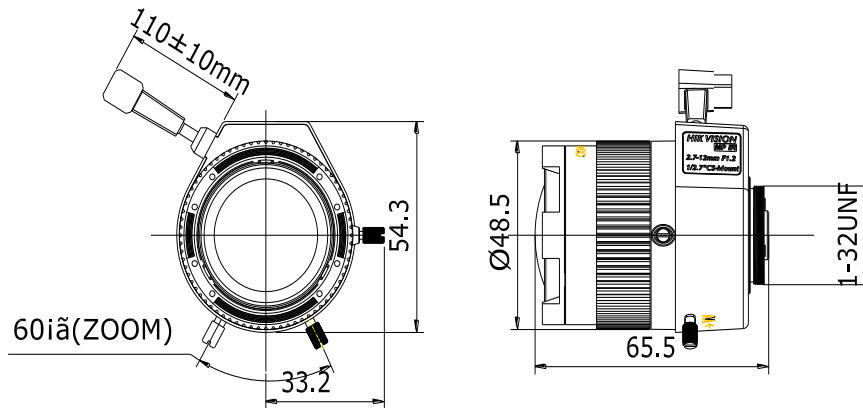

# CCTV LENS SPEC

Model NO.		TV2712D-MPIR		Specification		Vari-focal Auto Iris DC Drive <b>3MP IR ASPHERICAL</b>	
Focal length		2.7-12mm		Mount		CS-Mount	
F number		F1.2-C		Flange Back Length		12.5mm	
Max. Image format		<b>Φ6.5mm (1/2.7")</b>		M. O. D		0.1m	
Control	Iris	DC Auto Iris		Dimension		Φ48.5*61.3mm	
	Focus	Manual		Weight		<100g	
	Zoom	Manual		Operating Temperature		-20~60°C	
Field of View	D	1/3"	125.2° ~30.3°		1/4"	91.2° ~22.9°	
	H		97.2° ~24.3°			72.1° ~18.4°	
	V		71.5° ~18.2°			53.6° ~13.8°	

Dimension

Unit: mm

Lens Picture