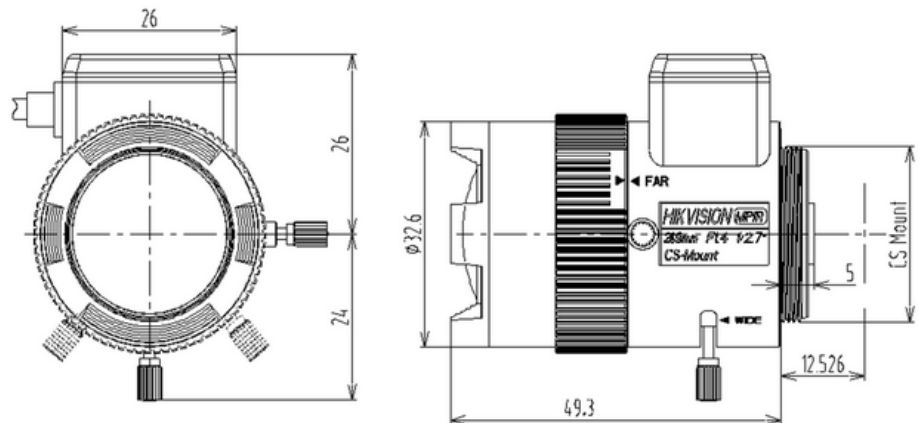

CCTV LENS SPEC

Model NO.	TV2810D-MPIR		Specification	Vari-focal Auto Iris DC Drive 3MP IR ASPHERICAL	
Focallength	2.8-10mm		Mount	CS-Mount	
F number	F1.4-C		Flange Back Length	12.5mm	
Max. Image format	Φ6.6mm (1/2.7")		M. O. D	0.2m	
Control	Iris	DC Driver		Dimension	Φ34.5*54
	Focus	Manual		Weight	54g
	Zoom	Manual		Operating Temperature	-10~50℃
Field of View	D	1/2.7"	120° ~42.4°	1/3"	109° ~39.7°
	H		96.7° ~34.2°		87.2° ~31.6°
	V		73° ~25.6°		65.4° ~23.7°

Dimension

Unit:mm

Lens Picture