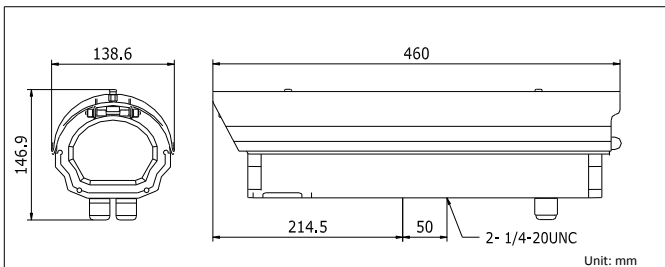

Order Model:

DS-1313HZ

Dimension:

Parameter:

Model Parameters	DS-1313HZ
	Outdoor Housing
Produce features	Built-in heater and fan
Working temperature	-40°C~60°C, , Humidity 95% or less (non-condensing) 5°C±5°C, Heater & Fan On 40°C±5°C, Fan On
Power	24VAC±10%
Power consumption	Heater 50W, Fan 3W
Protection level	IP66
Material	Main: Aluminum Alloy Window: Glass
Dimension	458×122.3×140.6mm (18.03"×4.81"×5.54")
Weight (g)	2415g(5.32lbs)