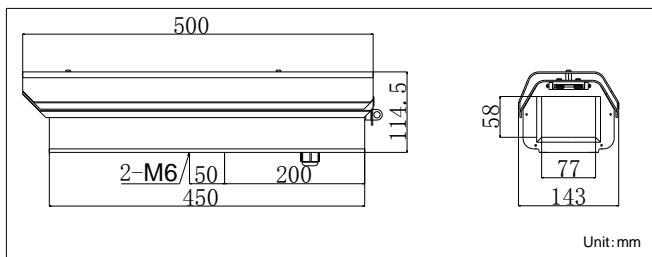

Order Model:

DS-1322HZ-C

Dimension:

Parameter:

Parameters	Model	DS-1322HZ-C
		Outdoor Housing
Produce features		Contain fan, suitable for high temperature environment
Working temperature		-20°C~+60 °C, Humidity 95% or less (non-condensing)
Window area(mm)		77×58
Automatic temperature control range		Without heating Fan on: 45°±5° Fan off: 35°±5°
Power		DC12V
Power consumption		Fan: 4W
Protection level		IP66
Material		Main: aluminum alloy Window: glass
Dimension(mm)		143×114.5×500
Matching power supply		DC12V 2A Power pack