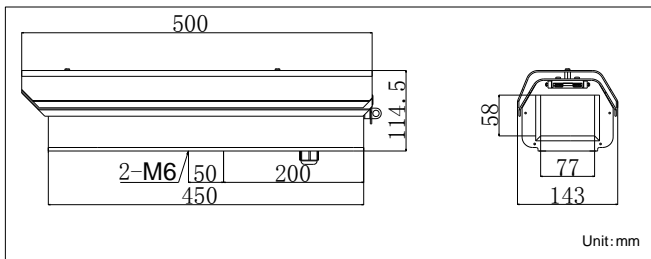

### Dimension:

### Parameter:

Parameters	Model	DS-1322HZ-H
		Outdoor housing
Produce features		Contain heater, fan, sun shading cover
Working temperature		-40°C~+60 °C, Humidity 95% or less (non-condensing)
Window area(mm)		77×58
Automatic temperature control range		Heater on: 5°±5°; Heater off: 15°±5°(Fan operating) Fan on: 45°±5°; Fan off: 35°±5°
Power		AC 24V
Power consumption		55W
Protection level		IP66
Material		Main: aluminum alloy Window: glass
Dimension(mm)		143×114.5×500
Matching power supply		AC24V 3A power pack