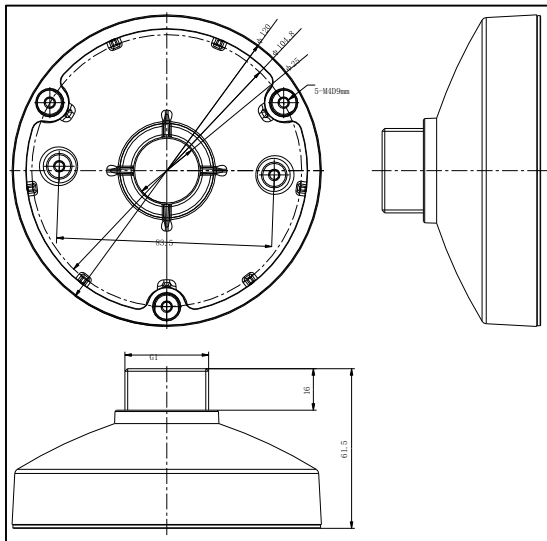

## DS-1270ZJ-120

Adaptor cap of bracket

### Dimension:

**Note:** The actual adaptor cap may vary from the picture above.

### Parameter:

Model	DS-1270ZJ-120
Parameters	Adaptor cap of bracket
Appearance	Hikvision White
Material	Aluminum Alloy
Dimension	Φ120X 61.5mm
Weight	200g