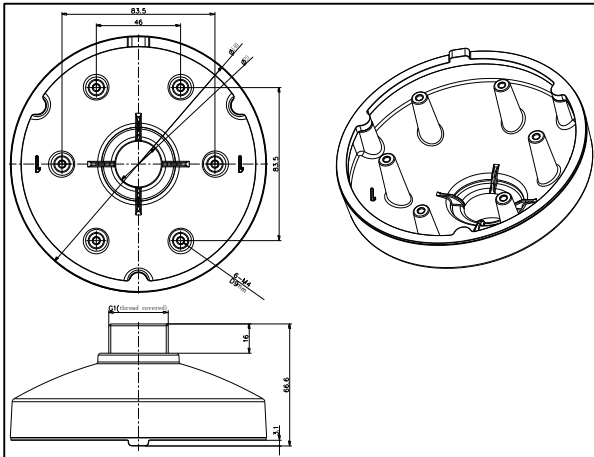

DS-1270ZJ-140

Adaptor cap of bracket

Features:

- Aluminum alloy material with surface spray treatment
- Design of cap is for convenient wiring

Dimension:

Order Model:

DS-1270ZJ-140

Parameter:

Model	DS-1270ZJ-140
Parameters	Adaptor cap of bracket
Appearance	Hikvision White
Material	Aluminum Alloy
Dimension	Φ140×66.6mm
Weight	220g

Notice:

- The adaptor cap can be used in pendant or wall mount bracket
- The cap is part of pendant or wall mount bracket