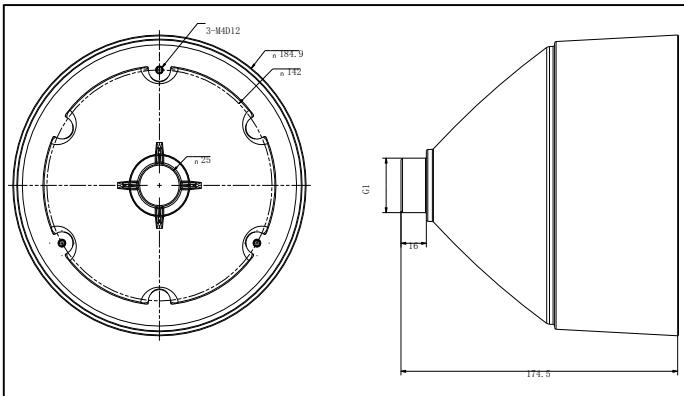

DS-1270ZJ-DM26

Adaptor cap of bracket

Features:

- Aluminum alloy material with surface spray treatment
- Design of cap is for convenient wiring

Dimension:

Order Model:

DS-1270ZJ-DM26

Parameter:

Model	DS-1270ZJ-DM26
Parameters	Adaptor cap of bracket
Appearance	Hikvision White
Material	Aluminum Alloy
Dimension	Φ184.9×174.5mm
Weight	1100g

Notice:

- The adaptor cap can be used in pendant or wall mount bracket
- The cap is part of pendant or wall mount bracket

Note: The actual adaptor cap may vary from the picture above.