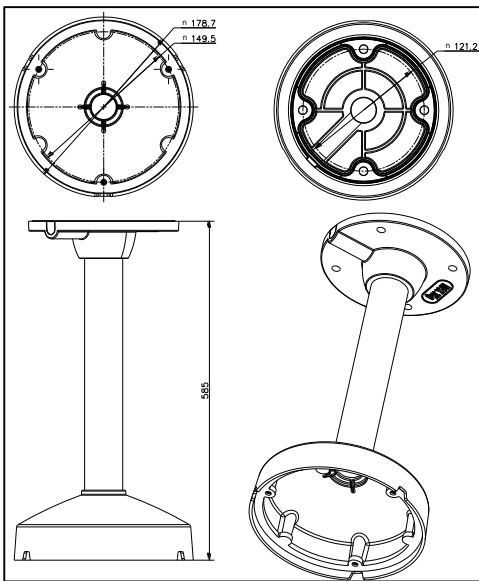

DS-1271ZJ-DM25(M1)

Pendent Mounting Bracket for
Dome Camera

Features:

- Aluminum alloy material with surface spray treatment
- Waterproof design

Dimension:

Order Model:

DS-1271ZJ-DM25(M1)

Parameter:

Model	DS-1271ZJ-DM25(M1)
Parameters	Pendent Mounting Bracket for Dome Camera
Appearance	Hikvision White
Material	Aluminum Alloy
Dimension	565×250×250mm
Weight	1730g

Notice:

- The bracket should be installed on flat wall
- Waterproof rubber is necessary for outdoor application
- The wall must be capable of supporting over 3 times as much as the total weight of the camera and the mount.
- The maximum load capacity of the bracket is 4.5KG

Note: The actual dome camera may vary from the picture above.