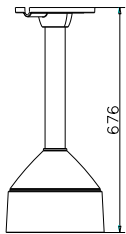

DS-1271ZJ-DM26

Pendent Mounting Bracket for Dome Camera

Features:

- Aluminum alloy material with surface spray treatment
- Waterproof design

Dimension:

Order Model:

DS-1271ZJ-DM26

Parameter:

Model	DS-1271ZJ-DM26
Parameters	Pendent Mounting Bracket for Dome Camera
Appearance	Hikvision White
Material	Aluminum Alloy
Dimension	$\Phi 185 \times 67.6 \text{mm}$
Weight	2150g

Notice:

- The bracket should be installed on flat wall
- Waterproof rubber is necessary for outdoor application
- The wall must be capable of supporting over 3 times as much as the total weight of the camera and the mount.
- The maximum load capacity of the bracket is 4.5KG