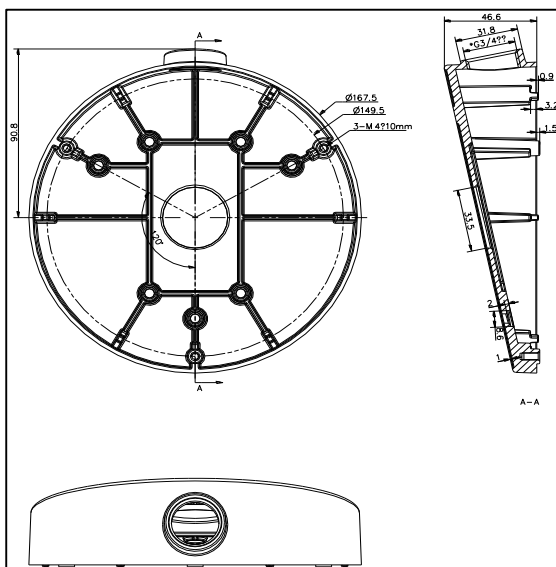

DS-1281ZJ-DM25(M1)

Inclined Ceiling Mount Bracket for Dome Camera

Features:

- Aluminum alloy material with surface spray treatment
- Waterproof design
- Cable hole on bracket makes the feature better

Dimension:

Order Model:

DS-1281ZJ-DM25(M1)

Parameter:

Model	DS-1281ZJ-DM25(M1)
Parameters	Inclined Ceiling Mount Bracket for Dome Camera
Appearance	Hikvision White
Material	Aluminum Alloy
Dimension	167.5×167.5×48.7mm
Weight	326g

Notice:

- The bracket should be installed on flat wall
- Waterproof rubber is necessary for outdoor application
- The wall must be capable of supporting over 3 times as much as the total weight of the camera and the mount.
- The maximum load capacity of the bracket is 4.5KG

Note: The actual dome camera may vary from the picture above.