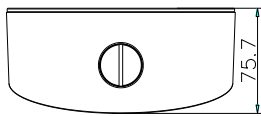

## DS-1281ZJ-DM26

Inclined Ceiling Mount Bracket for Dome Camera

### Dimension:

### Parameter:

Model	DS-1281ZJ-DM26
Parameters	Inclined Ceiling Mount Bracket for Dome Camera
Appearance	Hikvision White
Material	Aluminum Alloy
Dimension	Φ 165×75mm
Weight	425g