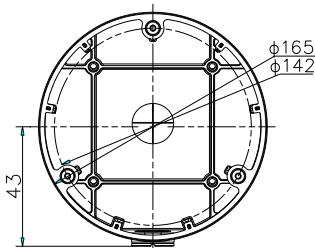

## DS-1281ZJ-DM26

Inclined Ceiling Mount Bracket for Dome Camera

### Dimension:

### Parameter:

Model	DS-1281ZJ-DM26
Parameters	Inclined Ceiling Mount Bracket for Dome Camera
Appearance	Hikvision White
Material	Aluminum Alloy
Dimension	Φ 165×75mm
Weight	425g