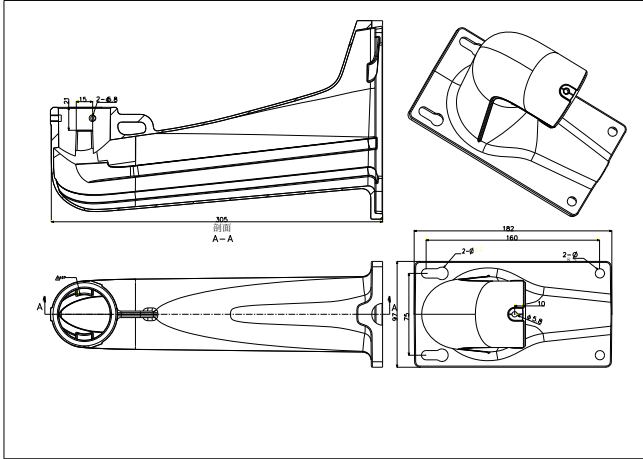

## DS-1601ZJ-pole

Vertical Pole Mount Bracket

### Dimension:

**Note:** The actual bracket may vary from the picture above.

### Parameters:

Model	DS-1601ZJ-pole
Parameter	Vertical Pole Mount Bracket
Color	Hik white
Feature	Suitable for speed dome pendent mounting
Material	Aluminum alloy
Dimension	128×194×305mm
Weight	1800g

### Notice:

- The bracket should be installed on plat wall
- The bracket is suitable for vertical pole mount of 67-127 mm diameter
- Load capacity of pole should be more than 3 times the weight of camera and bracket  
Load capacity of clamp is 30KG