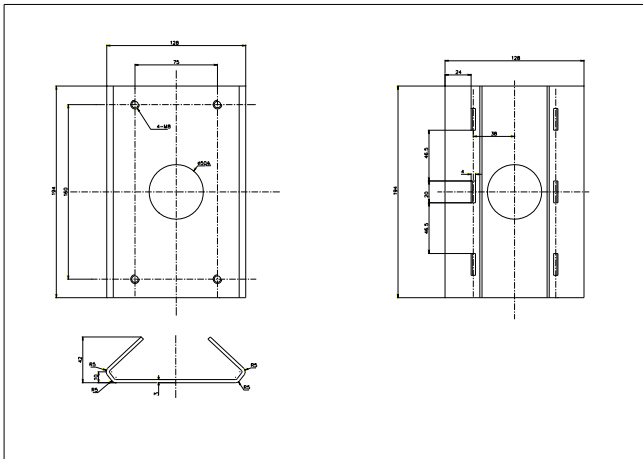

## DS-1601ZJ-pole

Vertical Pole Mount Bracket

### Dimension:

**Note:** The actual bracket may vary from the picture above.

### Parameters:

Model	DS-1601ZJ-pole
Parameter	Vertical Pole Mount Bracket
Color	Hik white
Feature	Suitable for speed dome pendent mounting
Material	Aluminum alloy
Dimension	128×194×305mm
Weight	1800g

### Notice:

- The bracket should be installed on plat wall
- The bracket is suitable for vertical pole mount of 67-127 mm diameter
- Load capacity of pole should be more than 3 times the weight of camera and bracket  
Load capacity of clamp is 30KG