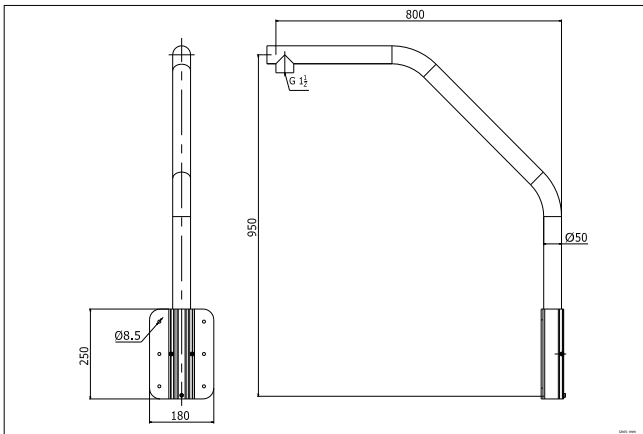

DS-1660ZJ

Parapet Wall Mount Bracket

Features:

- Aluminum alloy material with surface spray treatment
- Size of threaded hole is G1½ as British system
- The bracket can be installed on the high edge of the wall

Dimension:

Note: The actual bracket may vary from the picture above.

Order Model:

DS-1660ZJ

Parameter:

Model	DS-1660ZJ
Parameter	Parapet Wall Mount Bracket
Appearance	Hikvision White
Range of Application	Parapet Wall Mount Bracket
Material	Aluminum Alloy
Dimension	180×950×800 mm
Weight	2900g

Notice:

- The bracket should be installed on flat wall
- Load capacity of pole should be more than 3 times the weight of camera and bracket
- Load capacity of clamp is 30KG